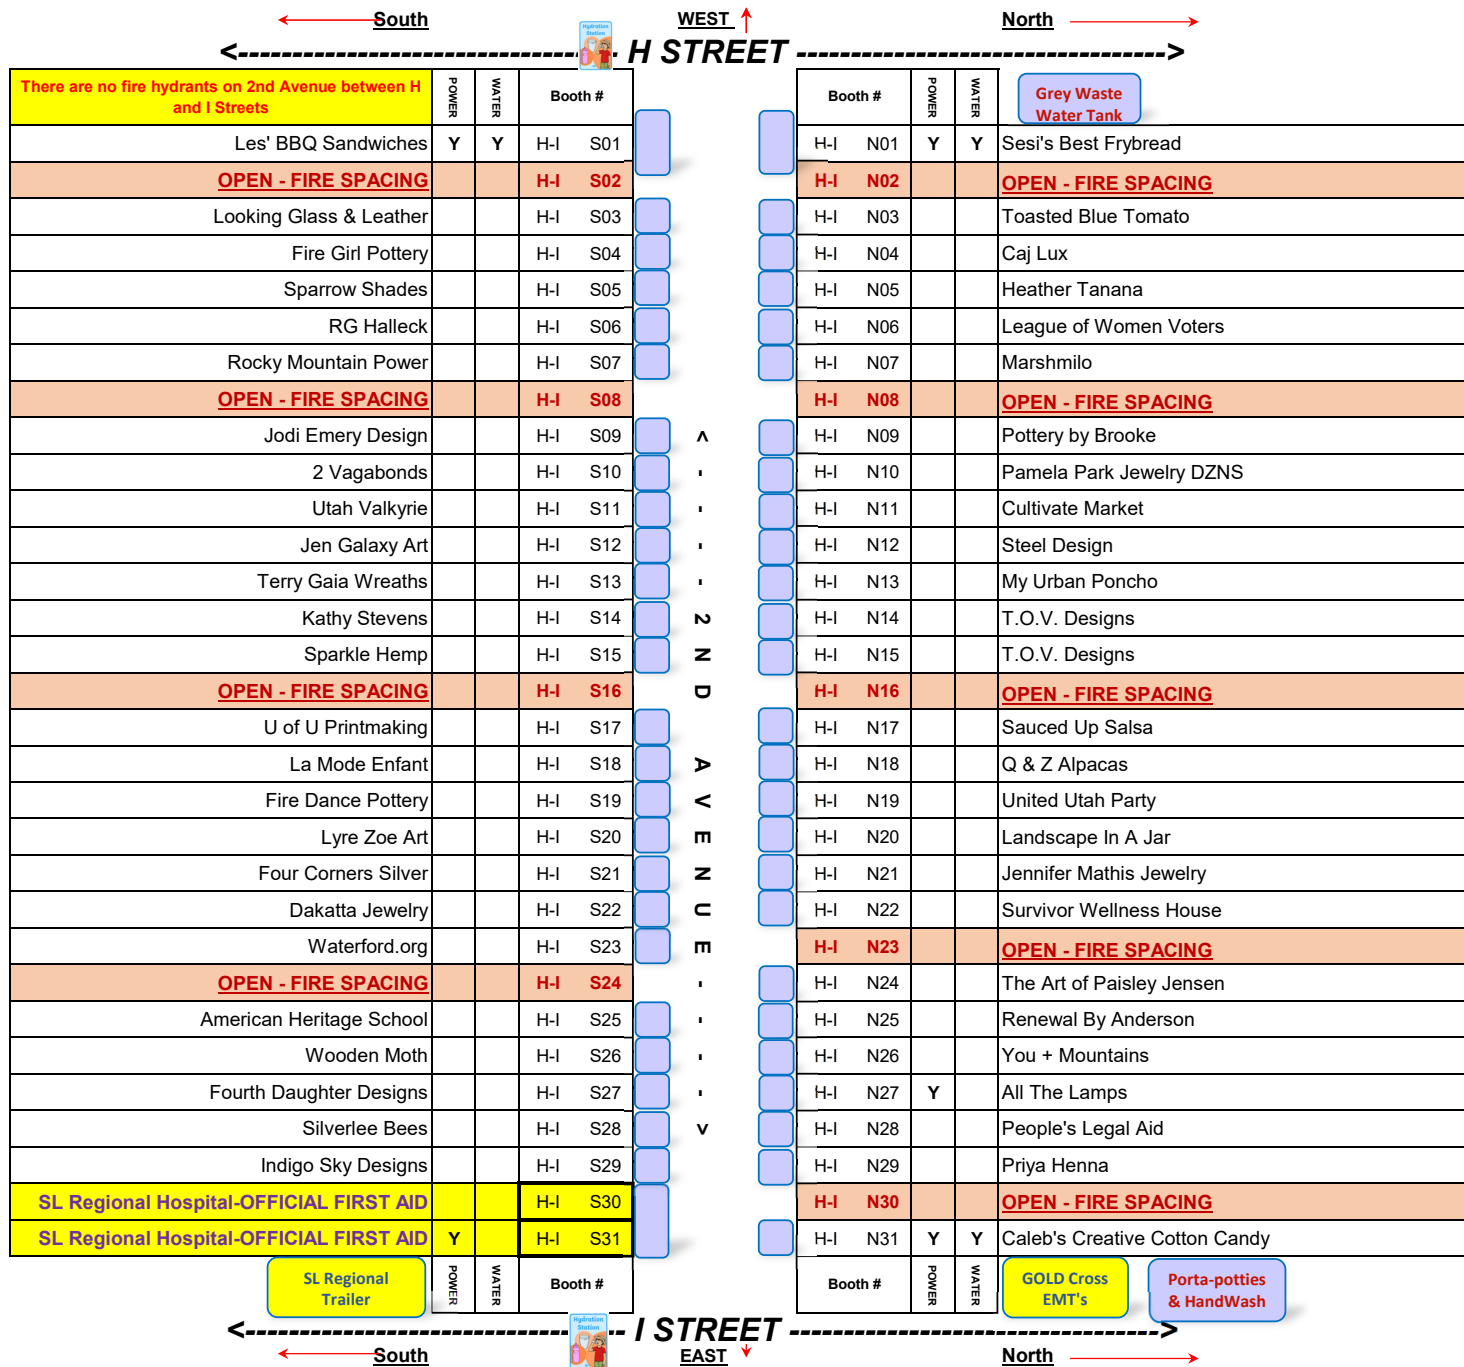

South			WEST			North		
←			G STREET			→		
	POWER	WATER	Booth #		Booth #	POWER	WATER	
Fire Hydrant South Side, 246' from G St. curb								
Lulu's Shave Ice	Y	Y	G-H S01		G-H N1	Y	Y	San Diablo Churros
Ellerbeck Bed & Breakfast			G-H S02		G-H N02			OPEN - FIRE SPACING
SLC Sweet Branch Library			G-H S03		G-H N3			Smith's Food & Drug
Earth Adventures			G-H S4		G-H N4			Carol Jane Designs
Arlyn Bradshaw for County Council			G-H S5		G-H N5			Open Classroom
MagickKing Illustrations			G-H S6		G-H N6			Karen's Creations
Girl Scouts of Utah			G-H S7		G-H N7			Emian Arts
OPEN - FIRE SPACING	Y		G-H S8	ATM	G-H N8			OPEN - FIRE SPACING
Sticks & Stones			G-H S9		G-H N9			Stitch Hiker Designs
Stonewall Sports			G-H S10		G-H N10			Magic Mogu
Twisted Tiramisu			G-H S11	Λ	G-H N11			Gail's Curiosity Shoppe
Libre Kids Co.			G-H S12	,	G-H N12			First Unitarian Church
Creative Clay Works			G-H S13	,	G-H N13			Blended with Nature
OPEN - FIRE SPACING			G-H S14	,	G-H N14			Cosmic Pet Boutique
Jasmine Gallegos Books			G-H S15	,	G-H N15			Big Mountain Alchemy
First Presbyterian Church			G-H S16	2	G-H N16			OPEN - FIRE SPACING
TyleeBrett	Y		G-H S17	N	G-H N17			Cathy House Designs
Jennifer Beck-Coldwell Banker			G-H S18	D	G-H N18			Amanda Green Pottery
My Sapphire Styles			G-H S19		G-H N19	Y		Metallic Bloom
Green Urban Lunchbox			G-H S20	A	G-H N20			U First Credit Union
OPEN - FIRE HYDRANT			G-H S21	V	G-H N21			The Wildsmith
Pens By Clayton			G-H S22	E	G-H N22			Pioneer Theater Company
Laura Sommer Creative			G-H S23	N	G-H N23			Restoration West
Dreamworks Jewelry / The Spoon Co.			G-H S24	U	G-H N24			OPEN - FIRE SPACING
Ceramica Artistica			G-H S25	E	G-H N25			Ivy & Arrow
AT&T Mobile			G-H S26	,	G-H N26			Sarah Beth Timmons
Surly Mermaid			G-H S27	,	G-H N27			Sewing Fun (Anne Biolawas)
Southern Utah Wilderness Alliance			G-H S28	,	G-H N28			Mentally Chill
Salt Kat Apparel			G-H S29	,	G-H N29	Y	Y	Sublime Drinks
OPEN - FIRE			G-H S30	V	G-H N30			OPEN - FIRE SPACING
Tasteful Noods			G-H S31		G-H N31	Y	Y	Maize's Corn
	POWER	WATER	Booth #		Booth #	POWER	WATER	Porta-potties & HandWash
South			EAST			North		
←			H STREET			→		