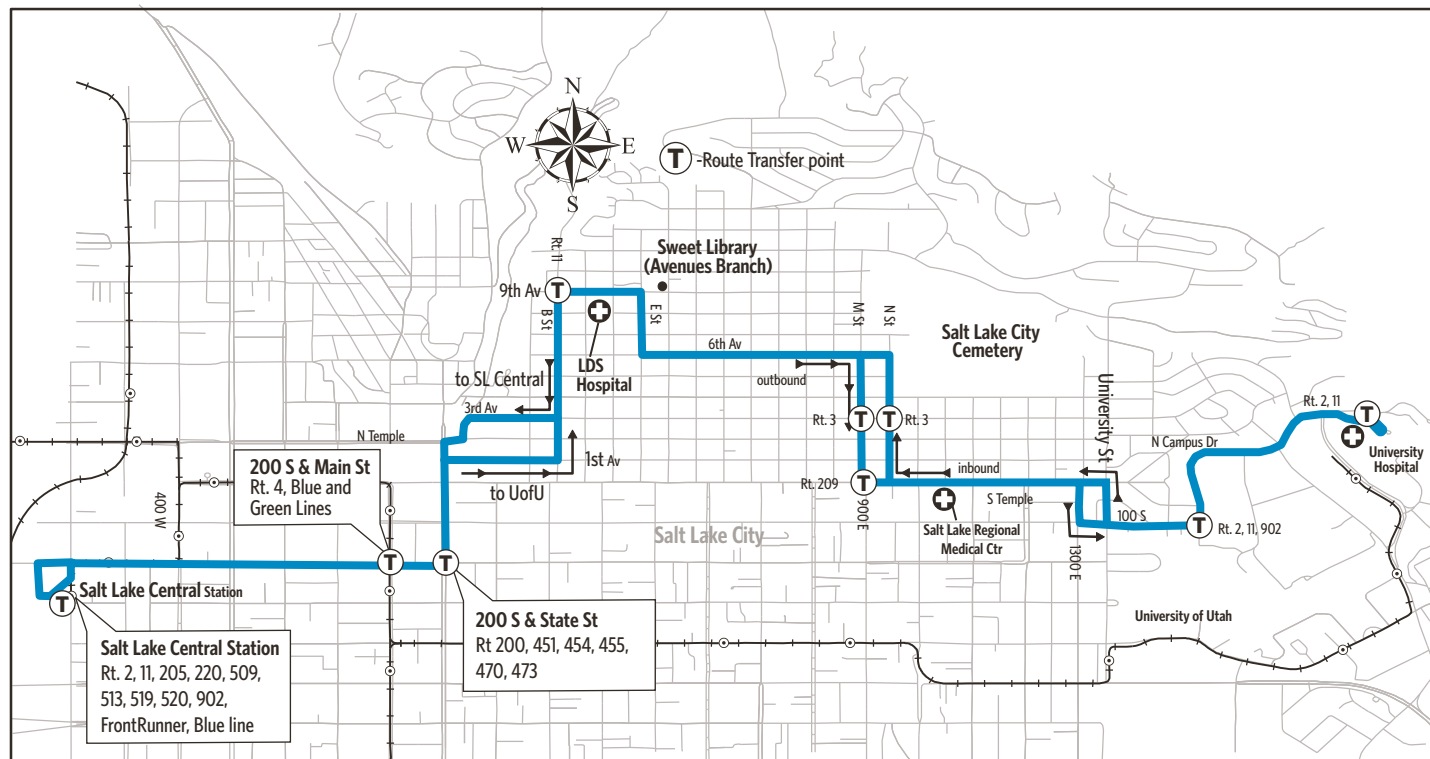

Route 6 - 6th Avenue

For Information Call 801-RIDE-UTA (801-743-3882)
outside Salt Lake County 888-RIDE-UTA (888-743-3882)
www.rideuta.com

6

SEE SOMETHING? SAY SOMETHING!

To contact UTA police:
Call: 801-287-EYES (801-287-3937)
Or Text UTATIP and your tip to 274637

INTERPRETER

801-RIDE-UTA
call (801-743-3882)
Toll-Free (888-743-3882)

Intérprete 口譯 thông dịch viên
해석자 tumač переводчик
インタプリタ Dolmetscher 通譯

HOW TO USE THIS SCHEDULE

Determine your timepoint based on when you want to leave or when you want to arrive. Read across for your destination and down for your time and direction of travel. A route map is provided to help you relate to the timepoints shown. Weekday, Saturday & Sunday schedules differ from one another.

UTA SERVICE DIRECTORY

- General Information, Schedules, Trip Planning and Customer Feedback: 801-RIDE-UTA (801-743-3882)
- Outside Salt Lake County call 888-RIDE-UTA (888-743-3882)
- For 24 hour automated service for next bus available use option 1. Have stop number and 3 digit route number (use 0 or 00 if number is not 3 digits).
- Pass By Mail Information 801-262-5626
- For Employment information please visit <http://www.rideuta.com/careers/>
- Travel Training 801-287-2275

LOST AND FOUND

Weber/South Davis: 801-626-1207 option 3
Utah County: 801-227-8923
Salt Lake County: 801-287-4664

FARES

Exact Fare is required. Fares are subject to change.

ACCESSIBLE SERVICE

Wheelchair accessible buses are available on all routes. Alternate format schedules are available upon request. Telephone communication for deaf/hearing impaired persons is available by dialing 711.

TRANSFERS

Upon payment of a fare, a transfer is good for travel in any direction, including return trip, for two (2) hours until the time cut. The value of a transfer towards a fare on a more expensive service is the regular cash fare.

BIKES ON BUSES

The Bikes on Buses service is available on all buses, except Paratransit.

HOLIDAYS

Please check rideuta.com for holiday service information.